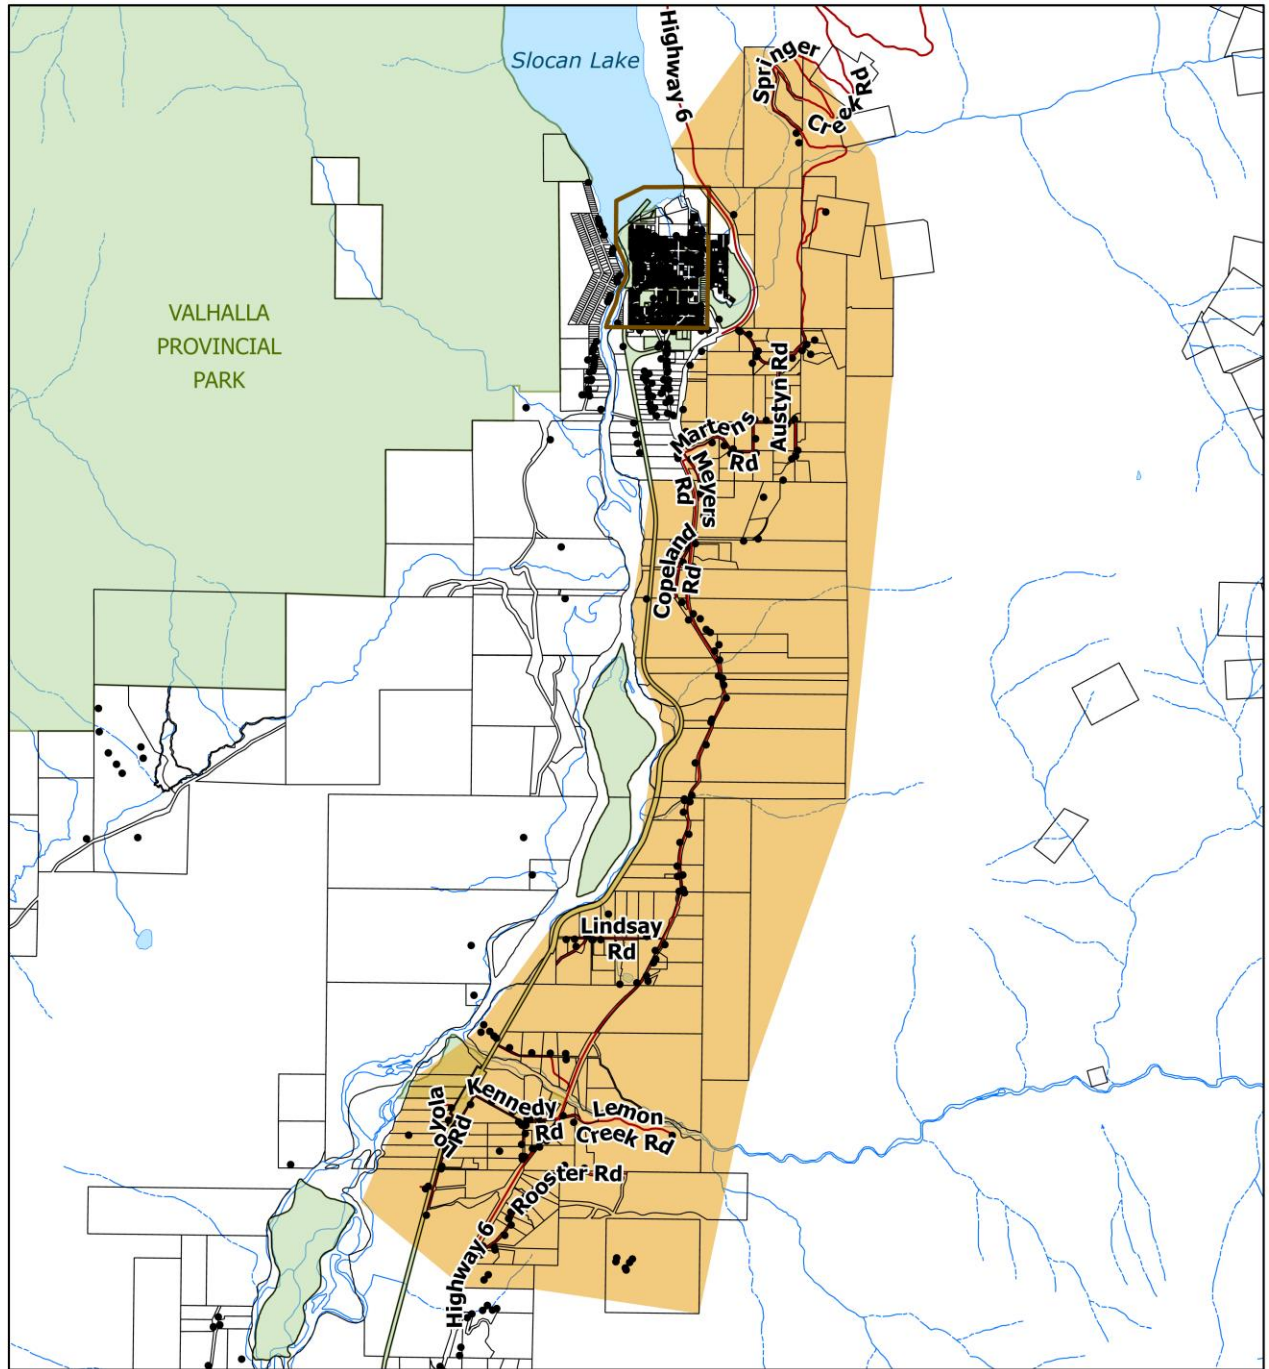

**REGIONAL DISTRICT OF
CENTRAL KOOTENAY
EMERGENCY
OPERATIONS CENTRE**

EOC Phone: 250-352-7701 or 1-866-522-7701
Current Emergency Information:
rdck.ca/EOCinfo
Register to receive emergency notifications:
rdck.ca/notifications
To report a flood, landslide, spill or other hazards:
1-800-663-3456

Ponderosa Wildfire Evacuation Alert

- Evacuation Alert
- Legal Parcels
- Civic Address
- Streets
- Electoral Boundaries

Date: 7/21/2024

Map Scale: 1:52,080

The mapping information shown are approximate representations and should only be used for reference purposes. The Regional District of Central Kootenay is not responsible for any errors or omissions on this map.